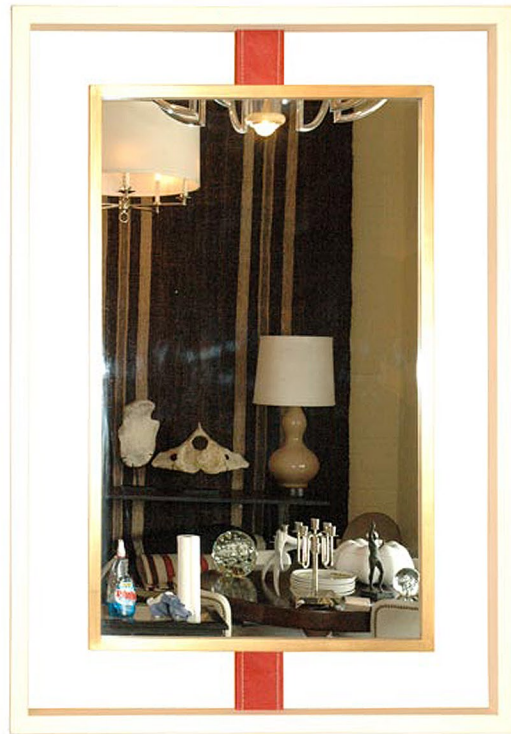

PAUL MARRA

Negative Space Mirror with Leather Strut

Negative Space Mirror shown in in cream lacquered wood outer frame with red topstitched leather strut, gold leafed inner frame.

Frame: Lacquered wood in cream shown or specify
Inner Frame: Gold leaf inner frame shown or specify
Mirror: Clear center mirror
Strut: Red leather with off-white topstitch shown
Outer frame size: 46"h x 32"w x 1.75"d shown