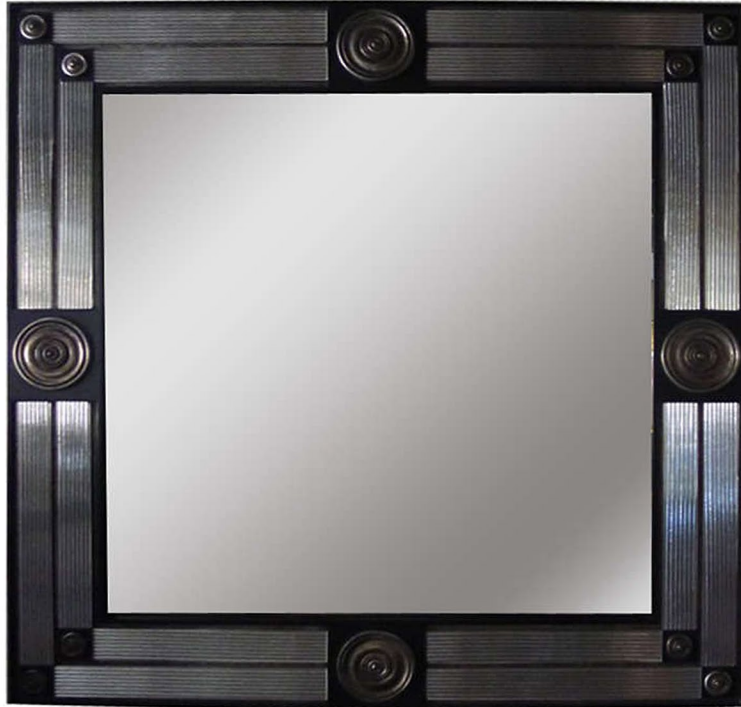

PAUL MARRA

Medallion Mirror with Ribbed Glass

Medallion Mirror with distressed silver and ribbed glass.

Frame: painted wood frame, distressed silver, ribbed glass

Mirror: Clear

Size: 39"h x 38"w x 1"d or specify