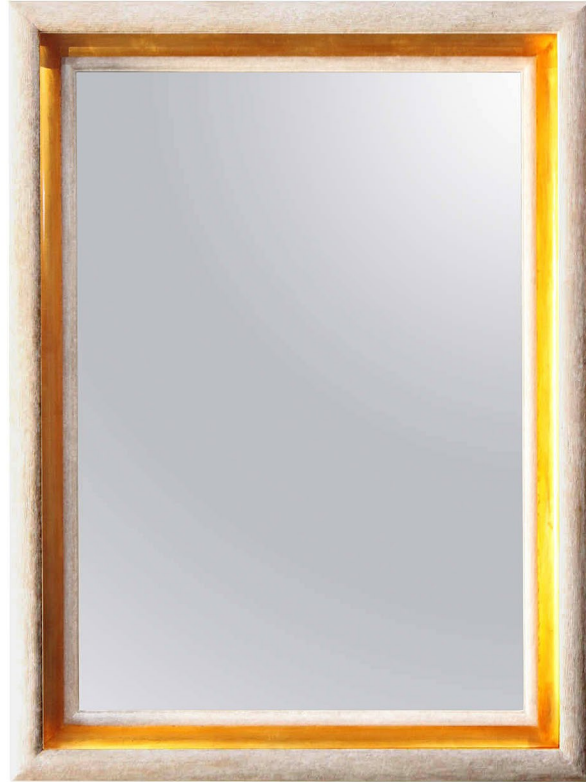

PAUL MARRA

Cove Mirror in Driftwood and Gold

Cove Mirror in Driftwood finish and dutch gold.

Frame: Driftwood finish inner and outer frames, cove finished in dutch gold
Mirror: Non-bevel or specify
Size: 48"h x 36"w x 5"d or specify