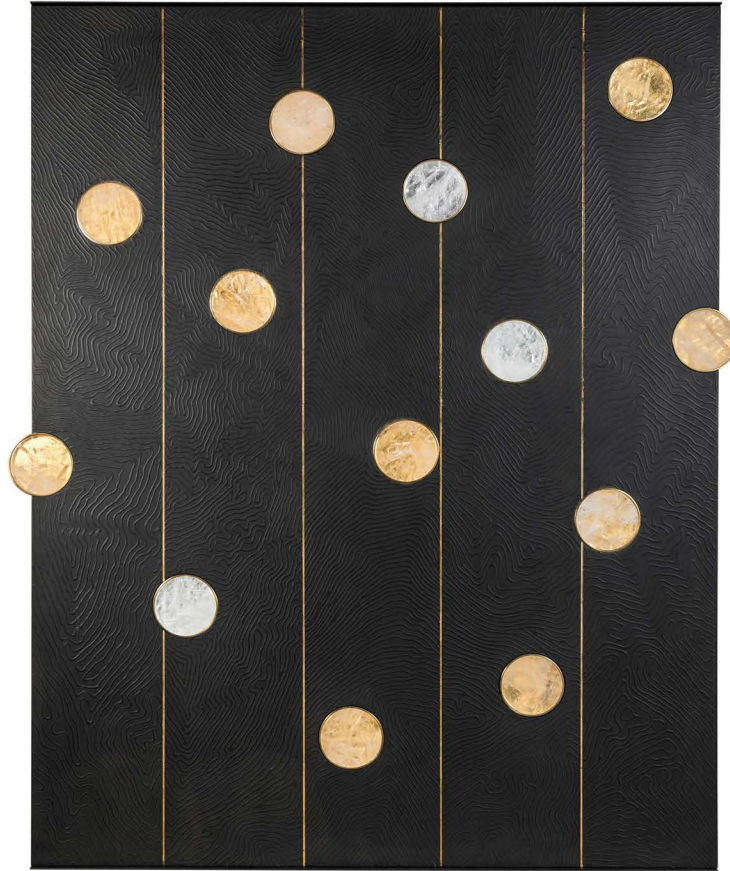

PAUL MARRA

Art Wall Panel with Texture and Rock Crystal

Art wall panel with textured hand-applied faux bois pattern, hand cut rock crystal, brass. Future fabrications will vary from as shown due to material limitations.

Materials: Hand-cut rock crystal, unlacquered brass, wood, metal.

Texture is a hand-applied faux bois pattern over wood and metal.

Frame: Steel with oil-rubbed bronze finish.

Size: 44" w x 3" d x 56" h Note that this is the frame measurements; the outer side dimensions with rock crystal is 46 inches.