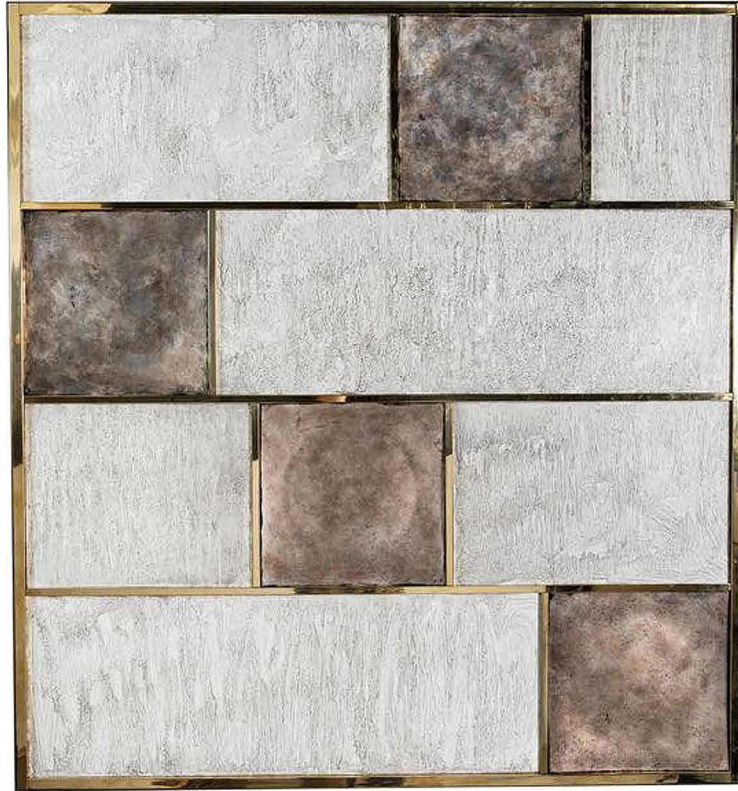

PAUL MARRA

Art Wall Panel with Brass, Distressed Silver Leaf and Textured Finish

Architectural art wall panel with distressed silver leaf discs, hand applied textured finish, brass framing and steel outer frame.

Coloration will vary with daylight and light source.

Future fabrications will vary from as shown due to material limitations.

Materials: Distressed silver leaf, textured finish, brass

Frame: Brass inner framing and steel outer frame.